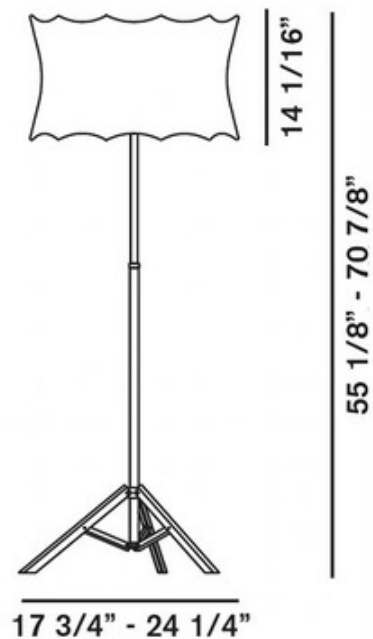

Technical Information

PRODUCT DIMENSIONS	14 Inch High Shade

SPEC # DSL51717

COMPANY	PROJECT	FIXTURE TYPE	APPROVED BY	DATE