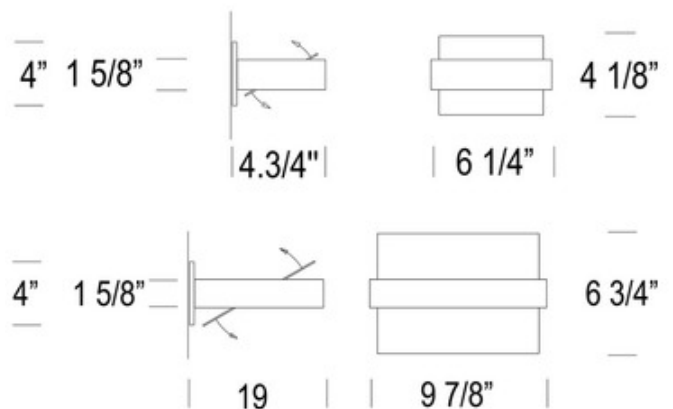

SHADE COLOR	Chrome / Chrome
BODY FINISH	N/A
WATTAGE	200W
DIMMER	Standard 120V
DIMENSIONS	9.875"W x 6.75"H x 6.69"D
BULB NOT INCLUDED	
LAMP	1 x T3LONG/R7s (RSC)/200W/120V Halogen

SPEC #

LEU5183

COMPANY

PROJECT