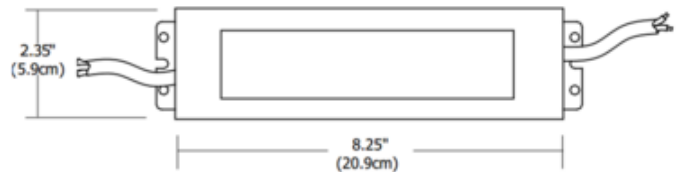

SHADE COLOR	N/A
BODY FINISH	Silver
WATTAGE	60W
DIMMER	Not Dimmable
DIMENSIONS	8.25"W x 1.5"H x 2.35"D
BULB NOT INCLUDED	
LAMP	LED/60W/12V LED

SPEC # EDG53441

TOP VIEW