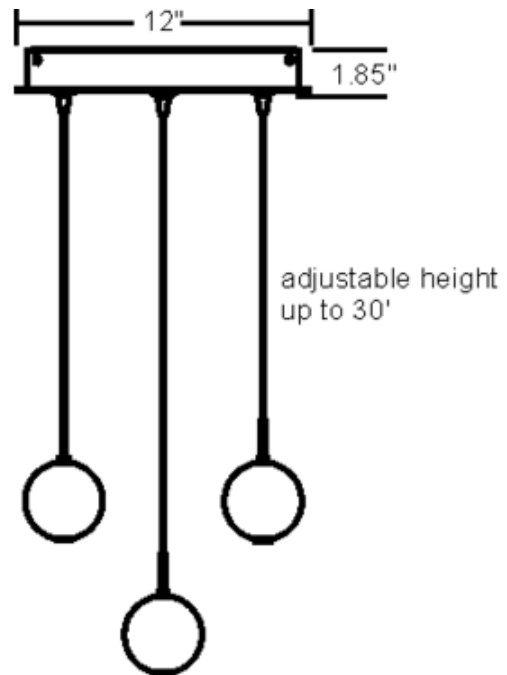

BRAND

PureEdge Lighting

DESCRIPTION

Bubble Ball 3 light suspension features a 12 inch round 3-port fast jack canopy that mounts to a standard 4 inch electrical box with plaster ring, or to an octagon box. Comes with three bocci crystal ball pendants in Clear, Amber, Blue or Red with a satin nickel finish. Includes 10 feet of field-cutttable cable cord. Order fixture based on longest desired cable length. Includes 3 FJ-MCH (male connector heavy-duty). Dimmable with standard low voltage electronic dimmer. Three 20 watt, 12 volt, T3 G4 base halogen lamps included. General light distribution.

SHADE COLOR	Clear
BODY FINISH	Satin Nickel
WATTAGE	60W
DIMMER	Low Voltage Electronic
DIMENSIONS	120"L x 12"W
BULB INCLUDED	
LAMP	3 x T3/G4 (bipin)/20W/12V Halogen

SPEC # EDG53473

COMPANY	PROJECT	FIXTURE TYPE	APPROVED BY	DATE