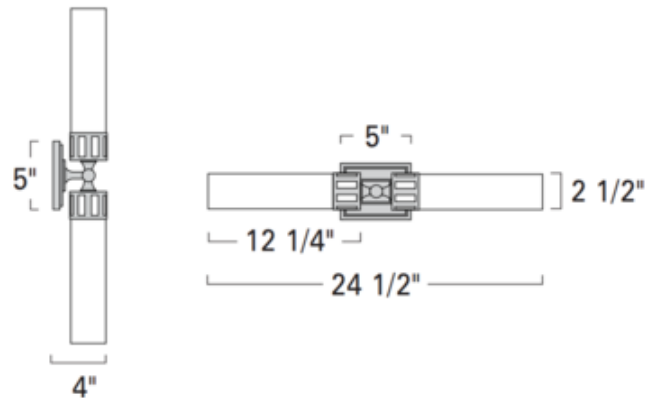

BRAND

Norwell Lighting

DESCRIPTION

Astor Bath Bar features shiny opal diffusers with a Chrome finish. May be mounted horizontally or vertically.

SHADE COLOR	Shiny Opal
BODY FINISH	Chrome
WATTAGE	120W
DIMMER	Standard 120V
DIMENSIONS	24.5"W x 5"H x 4"D
BULB NOT INCLUDED	
LAMP	2 x T10/Medium (E26)/60W/120V Incandescent

SPEC #

NRW54044

COMPANY

PROJECT

FIXTURE TYPE

APPROVED BY

DATE