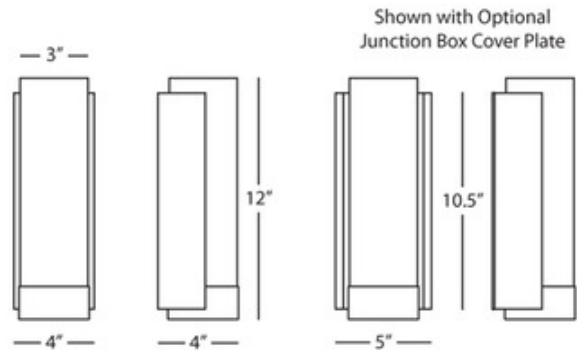

COMPANY	PROJECT	FIXTURE TYPE	APPROVED BY	DATE