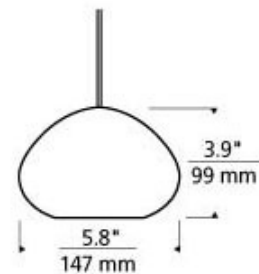

**BRAND** Visual Comfort Modern

**DESCRIPTION**

Freejack River Rock Soft Round Pendant is inspired by rocks along a river bed and captured through a handblown glass process. Due to the design and natural look of the glass the bottom of the pendant will not hang parallel to the floor. Glass is light in color when illuminated and dark in color when not illuminated. Glass available in Sand with finish in Satin Nickel, Chrome or Antique Bronze. Includes one 35 watt 12 volt halogen bipin lamp and six feet of field cuttable suspension cable. 5.8 inches wide x 3.9 inches high. Includes Freejack connector. ETL listed.

<b>SHADE COLOR</b>	Sand
<b>BODY FINISH</b>	Satin Nickel
<b>WATTAGE</b>	35W
<b>DIMMER</b>	Dimmable
<b>DIMENSIONS</b>	5.8"W x 3.9"H
<b>BULB INCLUDED</b>	
<b>LAMP</b>	1 x JC/CY6.35 (bipin)/35W/12V Halogen