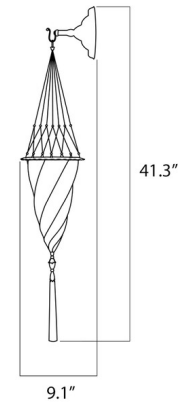

CLICK TO VIEW PRODUCT

Notes: