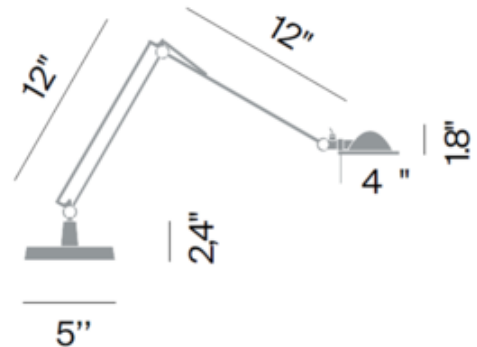

Lightology

Berenice 12+12 Table Lamp / Reflector Sold Separately

SPEC #

LPA5598

DESIGNER Alberto Meda & Paolo Rizzato
BRAND Luceplan USA

DESCRIPTION

The Berenice 12+12 Table Lamp is a light that allows for easy directional orientation in space. Reflector shown in image sold separately in black or aluminum metal or white satin, pink, yellow or sage green glass. Structure and base finish in Black or Aluminum. The fluid movement of the jointed arms and the 360 degree rotation of the head make it possible to adjust the direction of the beam. Poised on a sturdy, stable base, Berenice adapts to any situation with versatility and precision. One 35 watt, 12 volt, JC type GY6.35 base frosted halogen bulb is required, but not included. Includes 5 inch base and cord and plug with electronic transformer. On/off switch on head. UL listed. Required reflector sold separately.

SHADE COLOR	N/A
BODY FINISH	Black
WATTAGE	35W
DIMMER	Not Dimmable
DIMENSIONS	24"L x 12"W x 12"H
BULB NOT INCLUDED	
LAMP	1 x JC/GY6.35 (bipin)/35W/12V Halogen

SPEC # LPA5598

COMPANY	PROJECT	FIXTURE TYPE	APPROVED BY	DATE