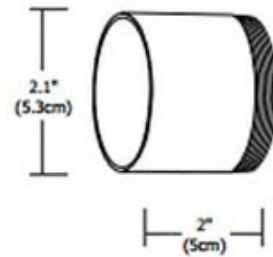

BRAND PureEdge Lighting

DESCRIPTION

Scope Accessory Louver Lens Holder includes a 2500K and a 2700K color correction films, and houses a MR16 hexcell louver and clear lenses (sold separately) or ST-16 Snoot (sold separately).