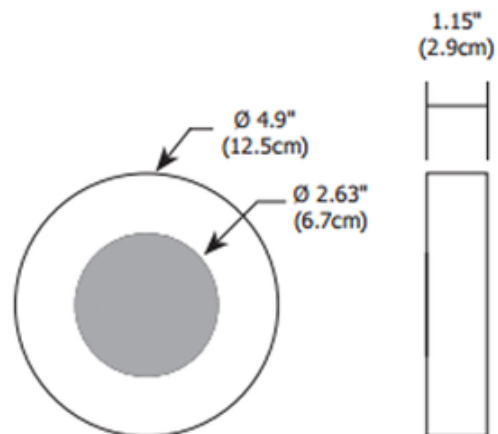

COMPANY

PROJECT

FIXTURE TYPE

APPROVED BY

DATE