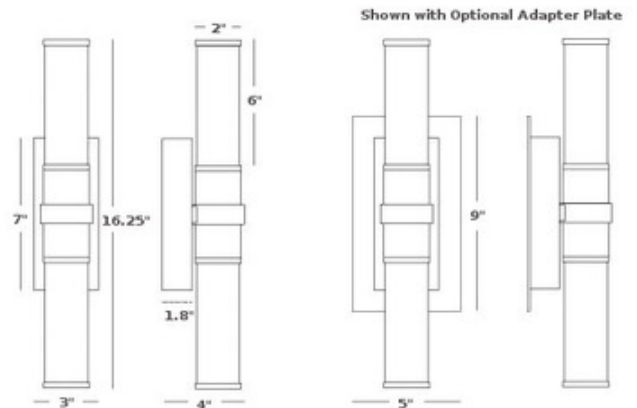

BRAND

Robert Abbey

DESCRIPTION

Roderick Bathroom Vanity Light features two Frosted White glass shades in Antique Silver or Polished Chrome. Direct wire only. ADA compliant. Damp location rated. UL listed.

SHADE COLOR	Frost White
BODY FINISH	Antique Silver
WATTAGE	18W
DIMMER	Not Dimmable
DIMENSIONS	5"W x 16.25"H x 4"D
BULB NOT INCLUDED	
LAMP	2 x T4/2Gx7/9W/120V Compact Fluorescent

SPEC #

RAB56586

COMPANY

PROJECT