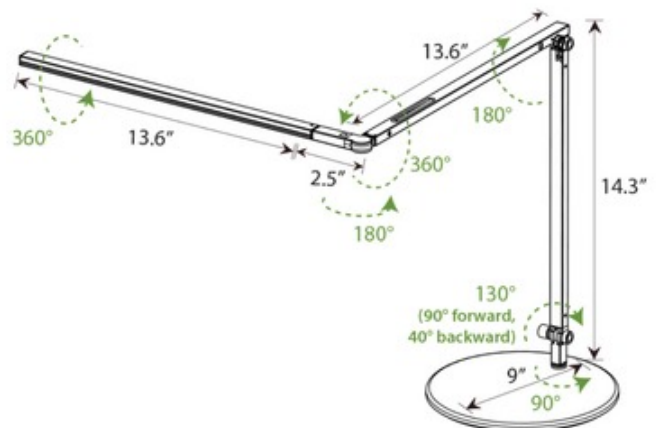

COMPANY	PROJECT	FIXTURE TYPE	APPROVED BY	DATE