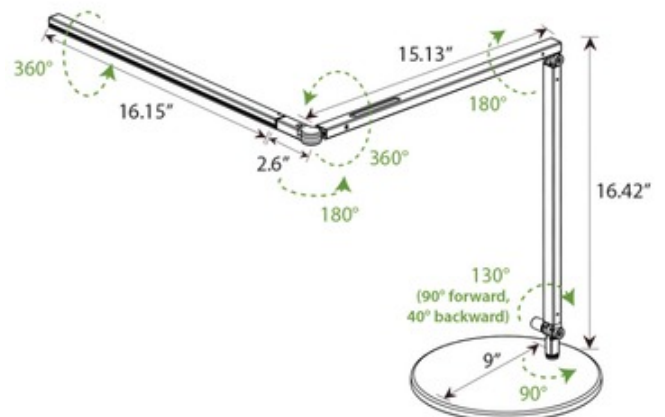

COMPANY	PROJECT	FIXTURE TYPE	APPROVED BY	DATE