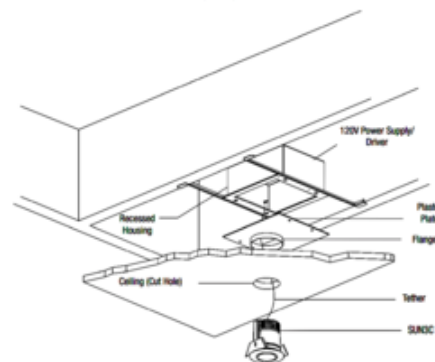

COMPANY

PROJECT

FIXTURE TYPE

APPROVED BY

DATE