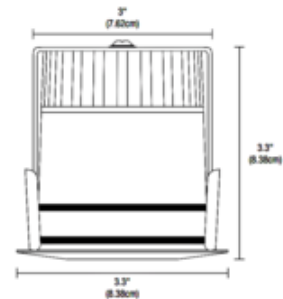

COMPANY

PROJECT

FIXTURE TYPE

APPROVED BY

DATE