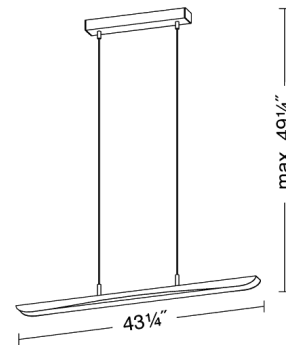

By Holtkoetter

Description

9630 LED linear suspension features a satin nickel, chrome or hand-brushed old bronze finish. 1242 lumens. 3000K color temperature. Includes 54 warm white LED's totalling 28 watts. General light distribution. 43.25 inch length x 49.25 inch height.

Specifications

COLOR	N/A
BODY FINISH	Satin Nickel
WATTAGE	28.1W
DIMMER	Low Voltage Electronic
DIMENSIONS	43.25"L x 49.25"H
INTEGRATED LED MODULE	54 x LED/0.52W/12V LED

Technical Information

LAMP COLOR	3000K
LUMENS/WATT	2,388.46
LUMINOUS FLUX	1242 lumens