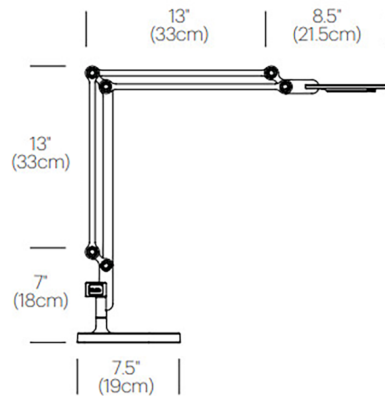

CLICK TO VIEW PRODUCT

Notes: