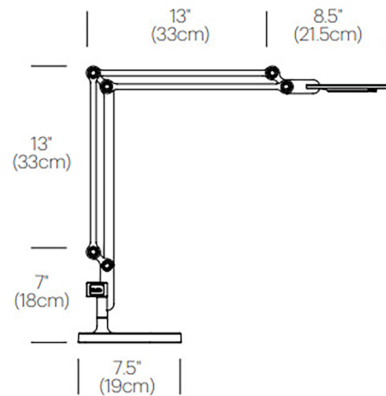

By Pablo

Description

Link medium desk clamp mount incorporates advanced LED lighting to balance performance and style in task lighting making it perfect in any room. Composed of stamped, die-cast, and machined aluminum. Body swivels 360 degrees from the base and head tilts 180 degrees.

Specifications

COLOR	N/A
BODY FINISH	Silver
WATTAGE	7.5W
DIMMER	Included
DIMENSIONS	23"L x 19"W x 7"H
INTEGRATED LED MODULE	1 x LED/7.5W/120V LED

Technical Information

LAMP LIFE	25000 hours
COLOR RENDERING	90 CRI
LAMP COLOR	3000K
LUMENS/WATT	46.67
LUMINOUS FLUX	350 lumens