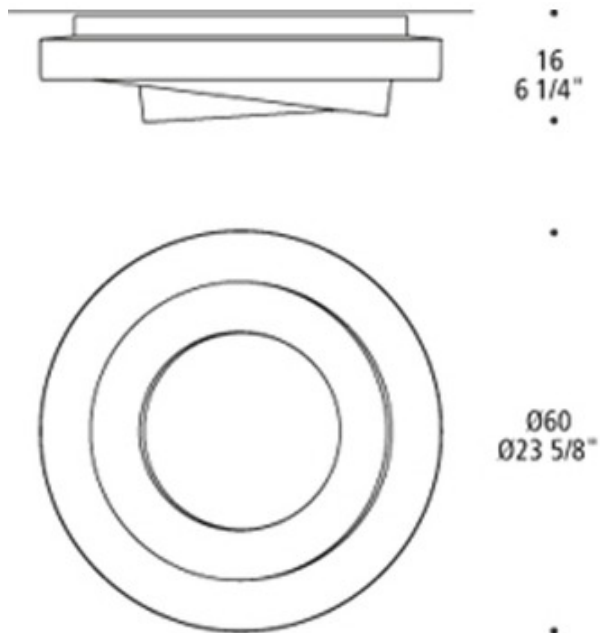

**BRAND**

Leucos

**DESCRIPTION**

Loop-Line ceiling flush mount features a hand-blown satin white glass diffuser and a gloss white finish. One 55 watt, 120 volt, T5, 2GX13 base fluorescent lamp not included. General light distribution. 23.63 inch diameter x 6.25 inch height.

<b>SHADE COLOR</b>	Satin White
<b>BODY FINISH</b>	Gloss White
<b>WATTAGE</b>	55W
<b>DIMMER</b>	N/A
<b>DIMENSIONS</b>	23.63"W x 6.25"H
<b>BULB NOT INCLUDED</b>	
<b>LAMP</b>	1 x T5/2GX13/55W/120V Compact Fluorescent