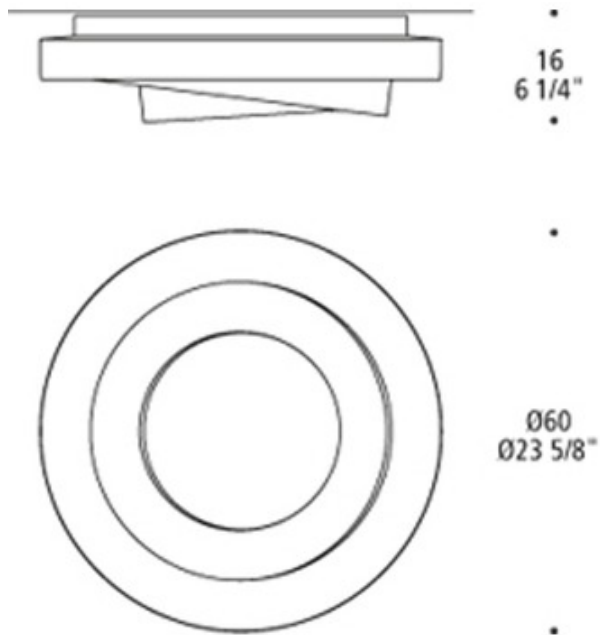

BRAND

Leucos

DESCRIPTION

Loop-Line ceiling flush mount features a hand-blown satin white glass diffuser and a gloss white finish. One 55 watt, 120 volt, T5, 2GX13 base fluorescent lamp not included. General light distribution. 23.63 inch diameter x 6.25 inch height.

SHADE COLOR	Satin White
BODY FINISH	Gloss White
WATTAGE	55W
DIMMER	N/A
DIMENSIONS	23.63"W x 6.25"H
BULB NOT INCLUDED	
LAMP	1 x T5/2GX13/55W/120V Compact Fluorescent

SPEC # LEU60361

COMPANY	PROJECT	FIXTURE TYPE	APPROVED BY	DATE