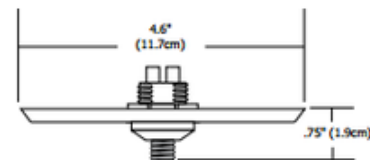

BRAND

PureEdge Lighting

DESCRIPTION

The 4 Inch Square Fast Jack Canopy without transformer mounts to a standard 4 inch electrical box or to an octagon box. Available in a round and square version. Maximum load per canopy is 75 watts. Compatible remote magnetic transformers (12VAC: T-300-12 or T-600-D12 or 24VAC: T-600-24), sold separately. The 12VAC transformers accept halogen and LED loads. The 24VAC transformer accepts only halogen loads. Limited quantities available.

Shown in: Satin Nickel

SHADE COLOR	N/A
BODY FINISH	Satin Nickel
WATTAGE	75W
DIMMER	Dimmable
DIMENSIONS	4.6"W x 0.75"H x 4.6"D
BULB NOT INCLUDED	
LAMP	1 x 75W Halogen

SPEC # EDG60509

COMPANY

PROJECT

FIXTURE TYPE