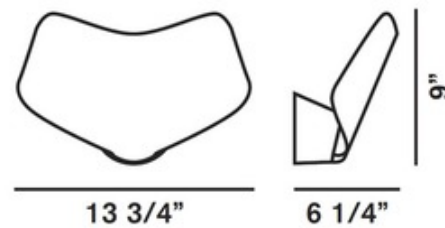

BRAND

Foscarini

DESCRIPTION

Fold wall sconce features a white polycarbonate diffuser. When the lamp is lit, the soft fold of the polycarbonate diffuser stands out clearly in the backlight, becoming a characterizing element. Fixture is available with halogen or compact fluorescent lamping option. One 100 watt, 120 volt, T3 R7s base halogen lamp or (1) 26 watt, 120 volt, T4 GX24Q-3 base compact fluorescent lamp not included. General light distribution. 13.75W x 9H x 6.25 inch depth.

SHADE COLOR	White
BODY FINISH	N/A
WATTAGE	100W
DIMMER	N/A
DIMENSIONS	6.25"L x 13.75"W x 9"H
BULB NOT INCLUDED	
LAMP	1 x T3/R7s (RSC)/100W/120V Halogen

SPEC # FOS61882

COMPANY	PROJECT	FIXTURE TYPE	APPROVED BY	DATE