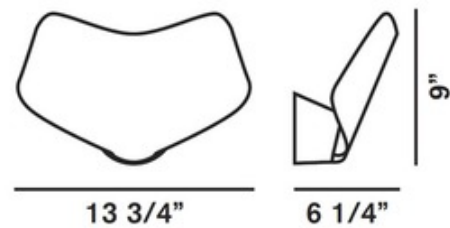

**BRAND**

Foscarini

**DESCRIPTION**

Fold wall sconce features a white polycarbonate diffuser. When the lamp is lit, the soft fold of the polycarbonate diffuser stands out clearly in the backlight, becoming a characterizing element. Fixture is available with halogen or compact fluorescent lamping option. One 100 watt, 120 volt, T3 R7s base halogen lamp or (1) 26 watt, 120 volt, T4 GX24Q-3 base compact fluorescent lamp not included. General light distribution. 13.75W x 9H x 6.25 inch depth.

<b>SHADE COLOR</b>	White
<b>BODY FINISH</b>	N/A
<b>WATTAGE</b>	100W
<b>DIMMER</b>	N/A
<b>DIMENSIONS</b>	6.25"L x 13.75"W x 9"H
<b>BULB NOT INCLUDED</b>	
<b>LAMP</b>	1 x T3/R7s (RSC)/100W/120V Halogen

**SPEC #** FOS61882