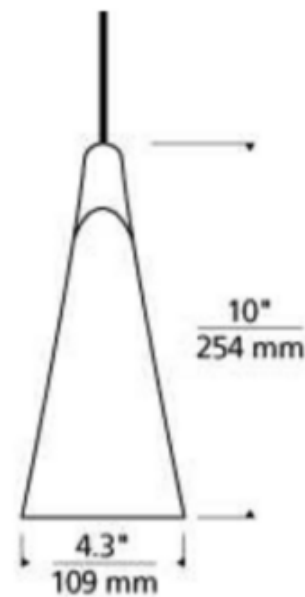

COMPANY

PROJECT

FIXTURE TYPE

APPROVED BY

DATE