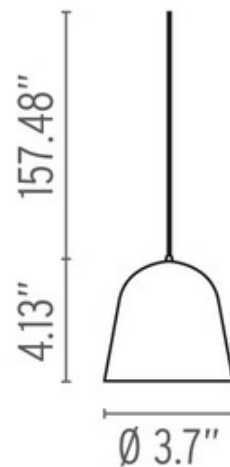

BRAND

FLOS

DESCRIPTION

Mini Can Can pendant features a polymethyl methacrylate (PMMA) shade in black or white and transparent diffuser. Available in a 3.7 or 13.66 inch wide option. One 40 watt, 120 volt, T4 G9 base halogen lamp not included. General light distribution. UL listed. Overall maximum height is 157.48 inches. 3.7 inch diameter x 4.13 inch height.

SHADE COLOR	White / Transparent
BODY FINISH	N/A
WATTAGE	40W
DIMMER	Standard 120V
DIMENSIONS	3.7"W x 4.13"H
BULB NOT INCLUDED	
LAMP	1 x JCD/G9/40W/120V Halogen

SPEC #

FLO62548

COMPANY

PROJECT

FIXTURE TYPE

APPROVED BY