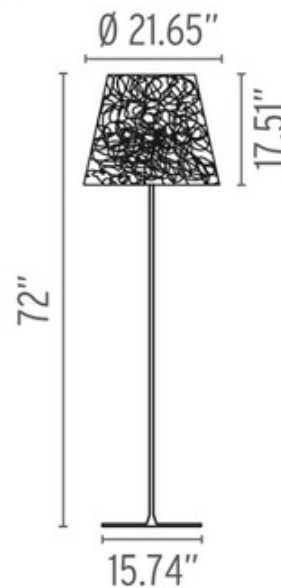

### DESCRIPTION

Ktribe Outdoor F3 floor lamp features an internal diffuser and braided shade in Panama or Green Wall and base and stem in Chrome finish. One 200 watt, 120 volt, T4 E14 base Halogen bulb is required, but not included. 21.65 inch diameter x 72 inch height. UL listed.

*Shown in: Chrome / Green Wall*

SHADE COLOR	Green Wall
BODY FINISH	Chrome
WATTAGE	200W
DIMMER	N/A
DIMENSIONS	21.65"W x 72"H
BULB INCLUDED	
LAMP	1 x T4/RSC/200W/120V Halogen

SPEC #

FLO62565

COMPANY

PROJECT

FIXTURE TYPE