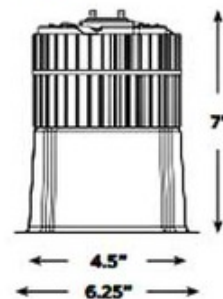

Technical Information

LUMINOUS FLUX	515 lumens
LUMENS/WATT	46.40
LAMP COLOR	2700K
COLOR RENDERING	90 CRI
BEAM ANGLE	30°

SPEC # CRE62929

LR4E-30