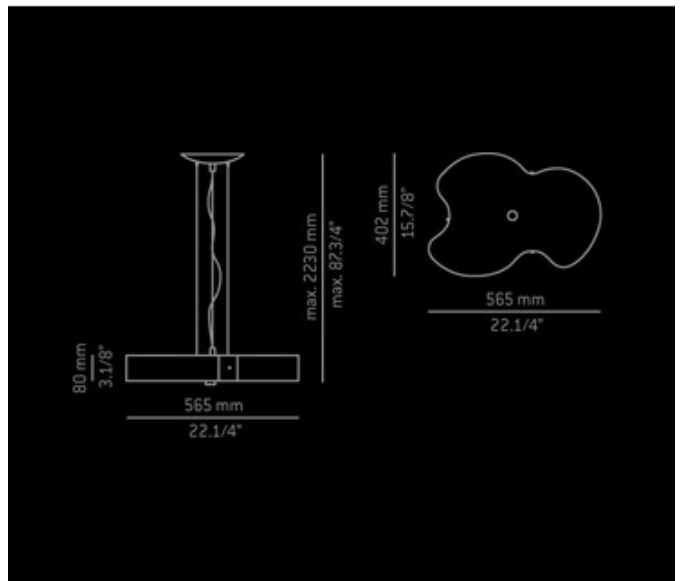

**BRAND**

Estiluz

**DESCRIPTION**

Light up the dull nooks and corners of your living space by adding this T-2545 Dona pendant. This wonderful light piece features white satin glass cloud shape shade and is placed on the top provides bright illumination on the ceiling. Brushed nickel finish.

<b>SHADE COLOR</b>	N/A
<b>BODY FINISH</b>	Brushed Nickel
<b>WATTAGE</b>	300W
<b>DIMMER</b>	N/A
<b>DIMENSIONS</b>	22.25"W x 3.125"H x 15.875"D
<b>BULB INCLUDED</b>	
<b>LAMP</b>	2 x T3/R7s (RSC)/150W/120V Halogen