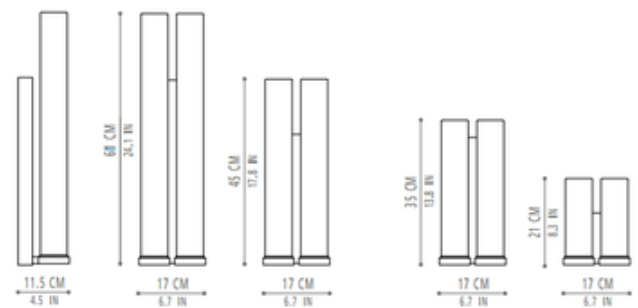

BRAND

Al Lati Lights

DESCRIPTION

Stick 65 CFL IP44 Twin Wall Sconce features a satin finish Opal triplex blown glass diffuser with closed top. Finish in Chrome. Available in four sizes. Small: Requires one 26 watt 120 volt G24q-3 compact fluorescent lamp, not included. 2.6 inch width x 8.3 inch height x 4.5 inch depth. Medium: Requires one 24 watt 120 volt 2G11 compact fluorescent lamp, not included. 2.6 inch width x 13.8 inch height x 4.5 inch depth. Large: Requires one 36 watt 120 volt 2G11 compact fluorescent lamp, not included. 2.6 inch width x 17.8 inch height x 4.5 inch depth. Extra Large: Requires one 55 watt 120 volt 2G11 compact fluorescent lamp, not included. 2.6 inch width x 24.1 inch height x 4.5 inch depth. Dimmable ballast available by special order. IP44 rated for limited wet locations (water splashing against the enclosure from any direction shall have no harmful effect).

SHADE COLOR	Opal
BODY FINISH	Chrome
WATTAGE	72W
DIMMER	Not Dimmable
DIMENSIONS	6.7"W x 17.8"H x 4.5"D
BULB NOT INCLUDED	
LAMP	2 x T5/2G11/36W/120V Compact Fluorescent

SPEC # AIL64135

COMPANY	PROJECT	FIXTURE TYPE	APPROVED BY	DATE