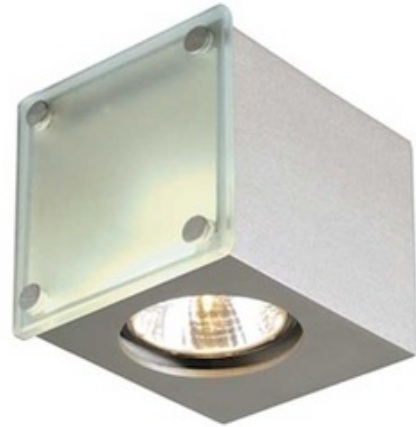

BRAND

SLV Lighting

DESCRIPTION

Square Disi wall/ceiling mount features a frosted glass diffuser and a silver grey finish. Available in a wall sconce, ceiling flush mount, exterior ceiling flush mount, exterior bollard and exterior wall sconce version. One 35 watt, 120 volt, MR16 GU10 base halogen lamp not included. General light distribution. 2.7W x 2.7H x 3.8 inch depth.

SHADE COLOR	Frosted
BODY FINISH	Silver Grey
WATTAGE	35W
DIMMER	N/A
DIMENSIONS	3.8"L x 2.7"W x 2.7"H
BULB NOT INCLUDED	
LAMP	1 x MR16/GU10/35W/120V Halogen

SPEC # SLV64214

COMPANY

PROJECT

FIXTURE TYPE

APPROVED BY