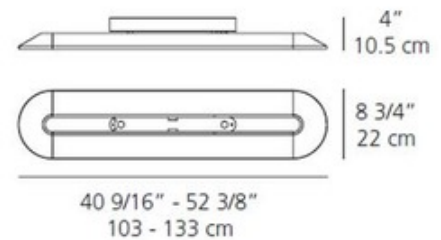

BRAND

Artemide

DESCRIPTION

Float L ceiling flush mount features an opal diffuser and painted aluminum finish. Available in a round or linear shaped option as well as a suspension version. Two 39 or 54 watt, 120 volt, T5 G5 base compact fluorescent lamps not included. General light distribution. UL listed. 8.7W x 4H x 52.38L.

SHADE COLOR	Opal
BODY FINISH	Aluminum
WATTAGE	78W
DIMMER	N/A
DIMENSIONS	52.38"L x 8.75"W x 4"H
BULB NOT INCLUDED	
LAMP	2 x T5HO/G5/39W/120V Fluorescent

SPEC # ART65919

COMPANY	PROJECT	FIXTURE TYPE	APPROVED BY	DATE