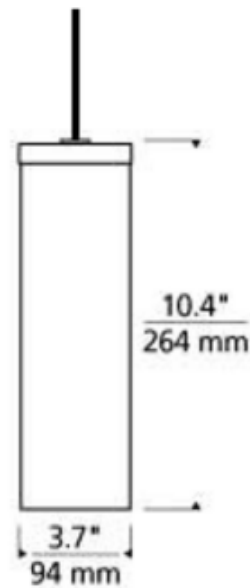

**BRAND**

Visual Comfort Modern

**DESCRIPTION**

The Mini Hudson Freejack Pendant features a clean, modern cylindrical glass shade topped with a simple metal cap detail. Compatible for use with 1-circuit Monorail track system, Kable Lite or Freejack canopy. Supplied with six feet of field-cutttable suspension cable and a Freejack connector. Freejack canopy required if used as a monopoint, sold separately. LED canopy compatible with both halogen and LED lamp options. Dimmer type dependent on system transformer (low voltage magnetic or electronic). ETL listed. LED option Title 20 and Title 24 compliant.

<b>SHADE COLOR</b>	Brown
<b>BODY FINISH</b>	Satin Nickel
<b>WATTAGE</b>	8W
<b>DIMMER</b>	Dimmable
<b>DIMENSIONS</b>	82.4"L x 3.7"W x 10.4"H
<b>BULB INCLUDED</b>	
<b>LAMP</b>	1 x LED/8W/12V LED

**SPEC #** TLG66222