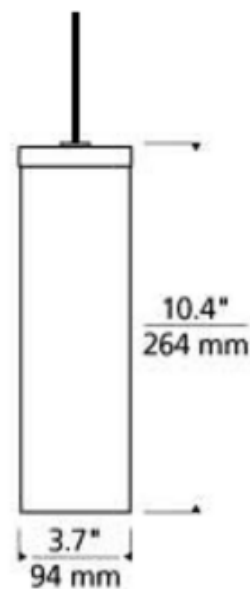

BRAND Visual Comfort Modern

DESCRIPTION

The Mini Hudson Freejack Pendant features a clean, modern cylindrical glass shade topped with a simple metal cap detail. Compatible for use with 1-circuit Monorail track system, Kable Lite or Freejack canopy. Supplied with six feet of field-cutttable suspension cable and a Freejack connector. Freejack canopy required if used as a monopoint, sold separately. LED canopy compatible with both halogen and LED lamp options. Dimmer type dependent on system transformer (low voltage magnetic or electronic). ETL listed. LED option Title 20 and Title 24 compliant.

SHADE COLOR	Brown
BODY FINISH	Satin Nickel
WATTAGE	8W
DIMMER	Dimmable
DIMENSIONS	82.4"L x 3.7"W x 10.4"H
BULB INCLUDED	
LAMP	1 x LED/8W/12V LED

SPEC # TLG66222

COMPANY	PROJECT	FIXTURE TYPE	APPROVED BY	DATE