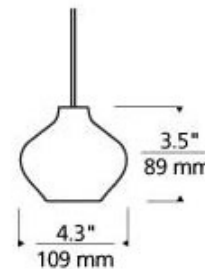

BRAND

Visual Comfort Modern

DESCRIPTION

Freejack Scavo LED Pendant features a curve shaped glass with a frosted old world charm in Amber, Amethyst, Frost or Green. Finish in Antique Bronze, Chrome or Satin Nickel. Includes one 8 watt 3000K replaceable Sora LED module, 80CRI, 500 lumens, six feet of field-cutable suspension cable and a Freejack connector. ETL listed. 4.3 inch diameter x 3.5 inch height x 75.5 inch length. Canopy required for use as a monopoint, sold separately.

SHADE COLOR	Amethyst
BODY FINISH	Satin Nickel
WATTAGE	8W
DIMMER	Dimmable
DIMENSIONS	75.5"L x 4.3"W x 3.5"H
INTEGRATED LED MODULE	
LAMP	1 x LED/8W/12V LED

SPEC # TLG66384

COMPANY	PROJECT	FIXTURE TYPE	APPROVED BY	DATE