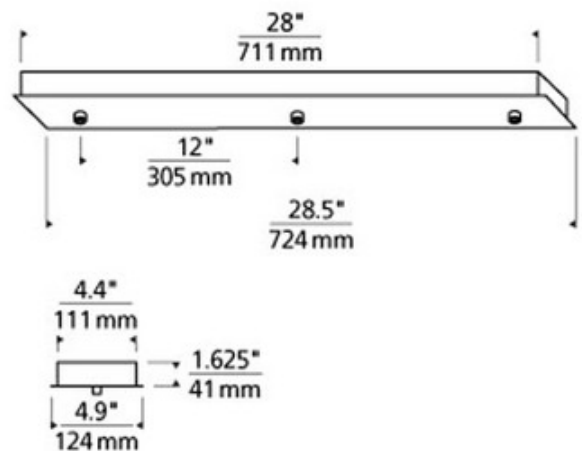

BRAND

Visual Comfort Modern

DESCRIPTION

The Freejack 3 Port Linear Canopy mounts to a standard 4 inch junction box with round plaster ring, provided by electrician. Includes electronic transformers and features three Freejack ports. For ceiling only. Dimmable with an electronic low voltage dimmer, sold separately. Compatible with both halogen and LED Freejack pendants and heads. Image shown in discontinued Antique Bronze finish.

SHADE COLOR	N/A
BODY FINISH	Antique Bronze
WATTAGE	N/A
DIMMER	Low Voltage Electronic
DIMENSIONS	28"L x 4.9"W x 1.6"H
LAMP	N/A

Technical Information

APERTURE SHAPE	Rectangular

SPEC # TLG67033

COMPANY	PROJECT	FIXTURE TYPE	APPROVED BY	DATE