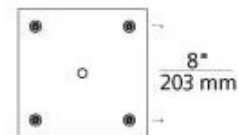

Technical Information

APERTURE SHAPE	Square

SPEC # TLG67184

COMPANY	PROJECT	FIXTURE TYPE	APPROVED BY	DATE