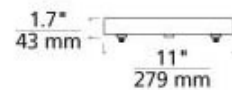

Technical Information

APERTURE SHAPE	Square

SPEC # TLG67184

COMPANY	PROJECT	FIXTURE TYPE	APPROVED BY	DATE