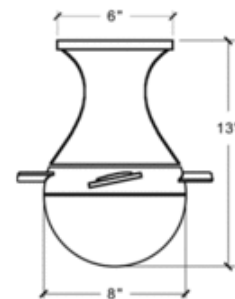

BRAND

Modern Fan Co.

DESCRIPTION

Ball Flush Ceiling Fan features a teardrop shape making a graceful transition from the ceiling to the fan. Available with a Brushed Aluminum or Gloss White motor with Aluminum, Maple, or White blades. Comes in 42 or 52 inch blade spans with halogen or compact fluorescent lamping options. Halogen: One 75 watt 120 volt JCD G9 base halogen bulb is included. CFL: One 18 watt 120 volt GU4 base compact fluorescent bulb is included. Includes 003 handheld remote which controls fan and light separately. Provides three speeds and full-range dimming for halogen or On/Off switching for compact fluorescent and includes wall-mounting bracket. UL listed. 42/52 inch width x 13 inch height.

SHADE COLOR	Aluminum
BODY FINISH	Brushed Aluminum
WATTAGE	75W
DIMMER	Standard 120V
DIMENSIONS	8"L x 52"W x 13"H
BULB INCLUDED	
LAMP	1 x JCD/G9/75W/120V Halogen

The Ball Hugger ships in a 13" overall length configuration.