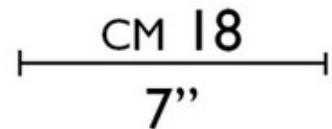

Lightology

Tolomeo LED Clip Spot Light

SPEC #

ART69858

DESIGNER Michele De Lucchi & Giancarlo Fassina
BRAND Artemide

DESCRIPTION

The Tolomeo Clip Spot Light is a spring clip luminaire for adjustable direct and indirect lighting. It is fabricated in high polished die-cast aluminum with a fully adjustable, rotatable and tiltable diffuser in matte anodized aluminum. It incorporates a dimmer switch in the lampholder and cord and plug. The LED version consumes a mere 10 watts of power providing an output equivalent to a 75 watt household bulb. It is 9 inches high x 7 inches deep. It is UL listed.

SHADE COLOR	N/A
BODY FINISH	Aluminum
WATTAGE	50W
DIMMER	Dimmable
DIMENSIONS	9"H x 7"D
BULB INCLUDED	
LAMP	5 x LED/10W/120V LED

SPEC # ART69858

COMPANY	PROJECT	FIXTURE TYPE	APPROVED BY	DATE