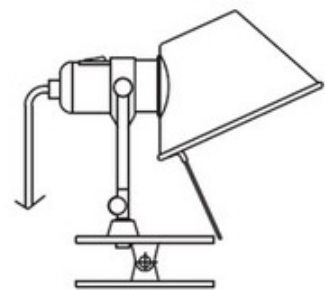

Lightology

Tolomeo LED Clip Spot Light

SPEC #

ART69858

DESIGNER Michele De Lucchi & Giancarlo Fassina
BRAND Artemide

DESCRIPTION

The Tolomeo Clip Spot Light is a spring clip luminaire for adjustable direct and indirect lighting. It is fabricated in high polished die-cast aluminum with a fully adjustable, rotatable and tiltable diffuser in matte anodized aluminum. It incorporates a dimmer switch in the lampholder and cord and plug. The LED version consumes a mere 10 watts of power providing an output equivalent to a 75 watt household bulb. It is 9 inches high x 7 inches deep. It is UL listed.

SHADE COLOR	N/A
BODY FINISH	Aluminum
WATTAGE	50W
DIMMER	Dimmable
DIMENSIONS	9"H x 7"D
BULB INCLUDED	
LAMP	5 x LED/10W/120V LED

SPEC # ART69858

COMPANY	PROJECT	FIXTURE TYPE	APPROVED BY	DATE