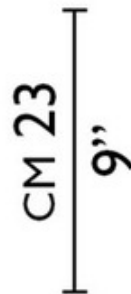

Lightology

Tolomeo LED Clip Spot Light

SPEC #

ART69858

DESIGNER Michele De Lucchi & Giancarlo Fassina
BRAND Artemide

DESCRIPTION

The Tolomeo Clip Spot Light is a spring clip luminaire for adjustable direct and indirect lighting. It is fabricated in high polished die-cast aluminum with a fully adjustable, rotatable and tiltable diffuser in matte anodized aluminum. It incorporates a dimmer switch in the lampholder and cord and plug. The LED version consumes a mere 10 watts of power providing an output equivalent to a 75 watt household bulb. It is 9 inches high x 7 inches deep. It is UL listed.

SHADE COLOR	N/A
BODY FINISH	Aluminum
WATTAGE	50W
DIMMER	Dimmable
DIMENSIONS	9"H x 7"D
BULB INCLUDED	
LAMP	5 x LED/10W/120V LED

SPEC # ART69858

COMPANY	PROJECT	FIXTURE TYPE	APPROVED BY	DATE