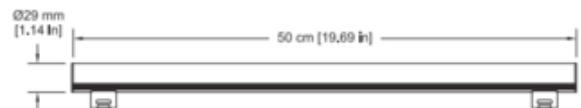

COMPANY	PROJECT	FIXTURE TYPE	APPROVED BY	DATE