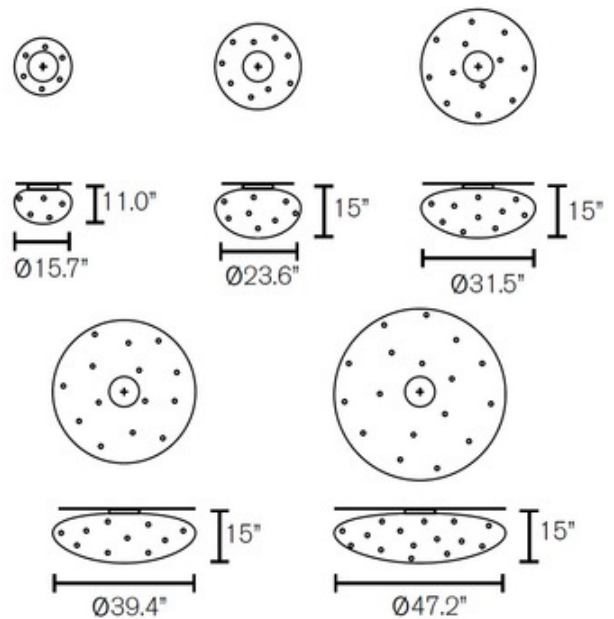

Shown in: Nickel

COMPANY

PROJECT

FIXTURE TYPE

APPROVED BY

DATE