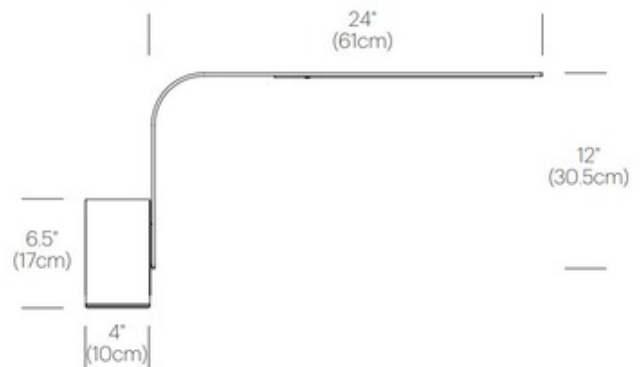

SHADE COLOR	N/A
BODY FINISH	White
WATTAGE	N/A
DIMMER	Included
DIMENSIONS	24"W x 16"H
BULB INCLUDED	
LAMP	1 x LED/120V LED

SPEC #

PBL72649

COMPANY

PROJECT

FIXTURE TYPE

APPROVED BY

DATE