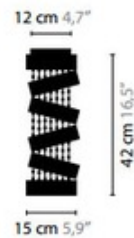

DIMENSIONS

5.9"W x 16.5"H

BULB INCLUDED

LAMP

1 x MR16/GU10/50W/120V Halogen

1 x MR16/GU10/120V LED

SECRET CLUB C

6394 / WITHOUT CRYSTALS