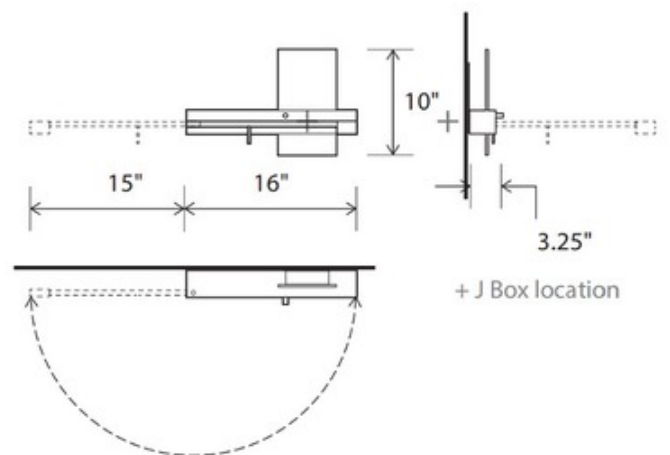

COMPANY

PROJECT

FIXTURE TYPE

APPROVED BY

DATE