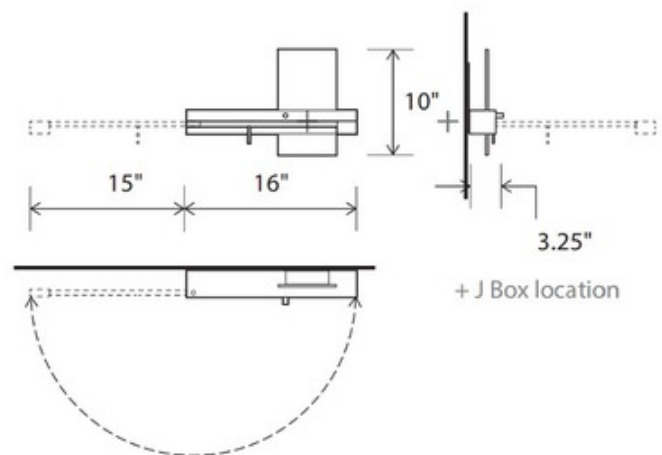

BRAND

Cerno

DESCRIPTION

Levo Right Wall Light features a static light with a swing arm and rotating head light. Walnut body with aluminum accents. Includes 10 watt USB charger. Wall Light is fully dimmable. Swing arm light is not dimmable. Available in hardwired or cord and plug applications. UL listed.

Shown in: Walnut / Aluminum

SHADE COLOR	N/A
BODY FINISH	Walnut / Aluminum
WATTAGE	10W
DIMMER	Dimmable
DIMENSIONS	16"W x 10"H x 3.25"D
INTEGRATED LED MODULE	
LAMP	1 x LED/10W/120-277V LED

Technical Information

LUMINOUS FLUX	725 lumens
LUMENS/WATT	72.50
LAMP COLOR	2700K
COLOR RENDERING	90 CRI

SPEC # CER74268

COMPANY	PROJECT	FIXTURE TYPE	APPROVED BY	DATE