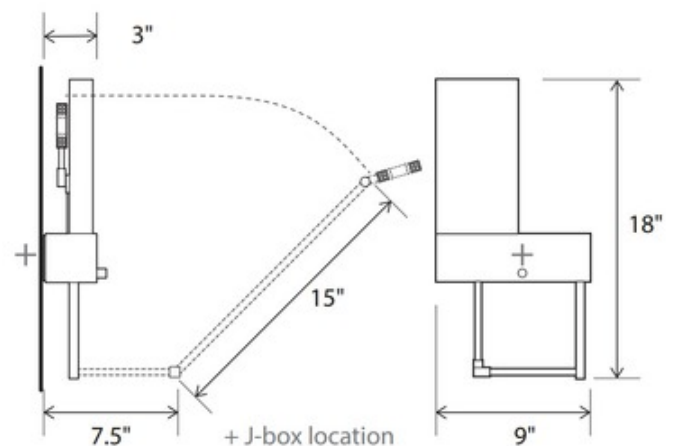

COMPANY	PROJECT	FIXTURE TYPE	APPROVED BY	DATE