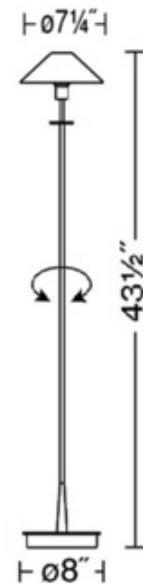

BRAND

Holtkoetter

DESCRIPTION

The Aging Eye Glass Shade Floor Lamp features a Satin Nickel finish with a True White shade. Dimmer control on stem.

SHADE COLOR	Marble
BODY FINISH	Hand Brushed Old Bronze
WATTAGE	100W
DIMMER	Included
DIMENSIONS	7.25"W x 43.5"H
BULB INCLUDED	
LAMP	1 x T4/D.C. Bayonet (BA15D)/100W/120V Halogen

Technical Information

LUMINOUS FLUX	1500 lumens
LUMENS/WATT	15.00
LAMP LIFE	2000 hours

SPEC # HLK77923

COMPANY

PROJECT

FIXTURE TYPE

APPROVED BY

DATE