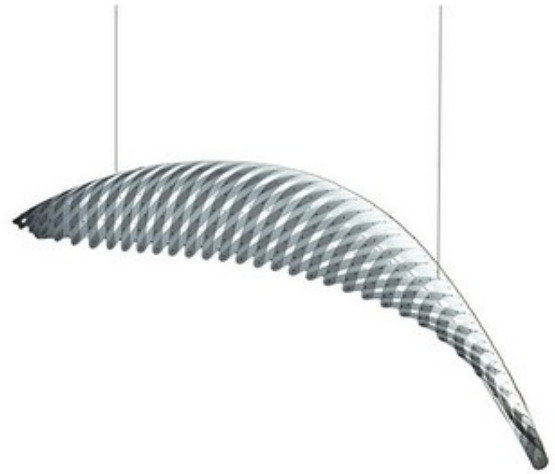

BRAND

David Trubridge

DESCRIPTION

The Icarus Wing Pendant Light is made of hand sanded polycarbonate, comes pre-assembled and secured with aluminum rivets and includes an LED light source. 110 inch width x 31.5 inch depth x 24 inch height. 120 inch cords included.

| | |
|------------------------------|-------------------------------|
| SHADE COLOR | N/A |
| BODY FINISH | Polycarbonate |
| WATTAGE | N/A |
| DIMMER | N/A |
| DIMENSIONS | 120"L x 110"W x 24"H x 31.5"D |
| INTEGRATED LED MODULE | |
| LAMP | 1 x LED/120V LED |