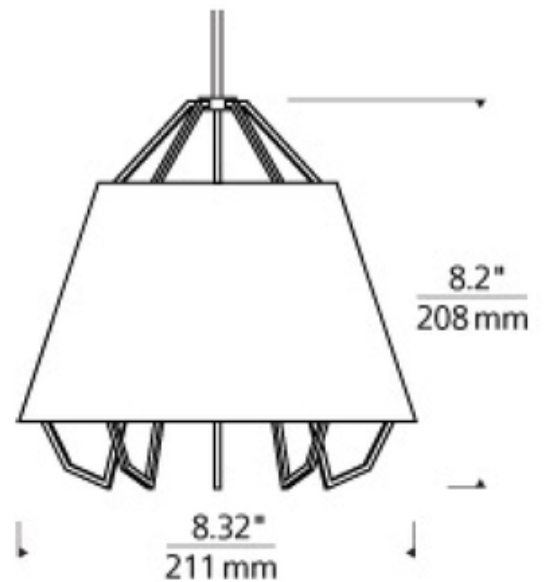

BRAND Visual Comfort Modern

DESCRIPTION

Freejack LED Mini Artic Pendant features a sculptural metal frame surrounded by a modern high gloss semi-translucent shade. Available in Gloss Black or Gloss White outer shade with Gold or Silver interior and Satin Nickel finish. Includes one 7.5 watt replaceable 3000K color temperature MR16 LED module, 95CRI, six feet of field cuttable suspension cable and a Freejack connector. 8.32 inch diameter x 8.2 inch height x 80.2 inch overall length. ETL listed.

SHADE COLOR	Gloss White / Silver
BODY FINISH	Satin Nickel
WATTAGE	7.5W
DIMMER	Dimmable
DIMENSIONS	80.2"L x 8.32"W x 8.2"H
INTEGRATED LED MODULE	
LAMP	1 x LED/7.5W/12V LED

SPEC # TLG78713

COMPANY	PROJECT	FIXTURE TYPE	APPROVED BY	DATE