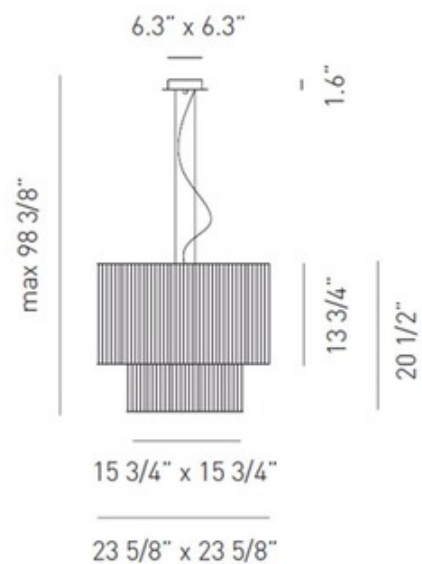

DESIGNER

Manuel Vivian

BRAND

Axolight

DESCRIPTION

Clavius 2 tier suspension features two handmade silk thread shades with a chrome finish. Shade available in white, tobacco and black color. Available in a small, rectangular, square and 2 tier suspension option as well as a wall sconce, ceiling flush mount, table and floor lamp version. Four 100 watt, 120 volt, A19 medium base incandescent lamps included. General light distribution. ETL listed. Made in Italy. 23.63W x 20.5H x 23.63L with an overall maximum height of 98.38 inches.

SHADE COLOR	Tobacco
BODY FINISH	Chrome
WATTAGE	288W
DIMMER	Standard 120V
DIMENSIONS	23.63"L x 23.63"W x 20.5"H
BULB NOT INCLUDED	
LAMP	4 x A19/Medium (E26)/72W/120V Incandescent

SPEC #

AXO796

COMPANY

PROJECT