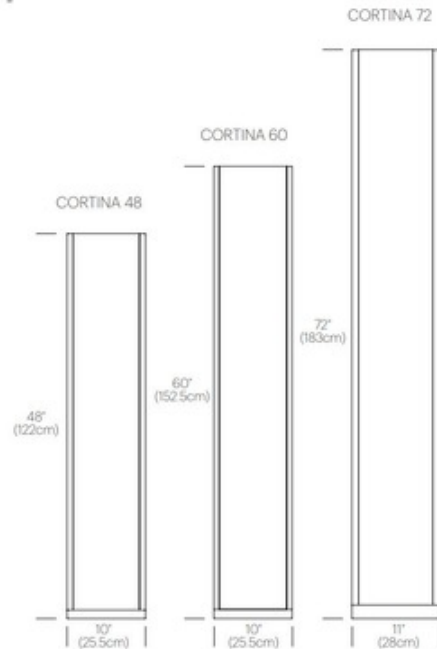

**DESIGNER**

Pablo Pardo

**BRAND**

Pablo

**DESCRIPTION**

Cortina Floor lamp features a clear shade with a white diffuser and a grey powder coated base. The timeless Cortina lamp is architectural simplicity. Its alluring translucent fabric diffuser shields the lamp's dimmable light source. Cortina allows you to set any mood depending on the moment. UL listed components.

*Shown in: Gray / White / Clear*

<b>SHADE COLOR</b>	White / Clear
<b>BODY FINISH</b>	Gray
<b>WATTAGE</b>	120W
<b>DIMMER</b>	Included
<b>DIMENSIONS</b>	10"W x 60"H
<b>BULB INCLUDED</b>	
<b>LAMP</b>	2 x PAR16/Medium (E26)/60W/120V Halogen

**SPEC #**

PBL8719

COMPANY

PROJECT

FIXTURE TYPE

APPROVED BY

DATE