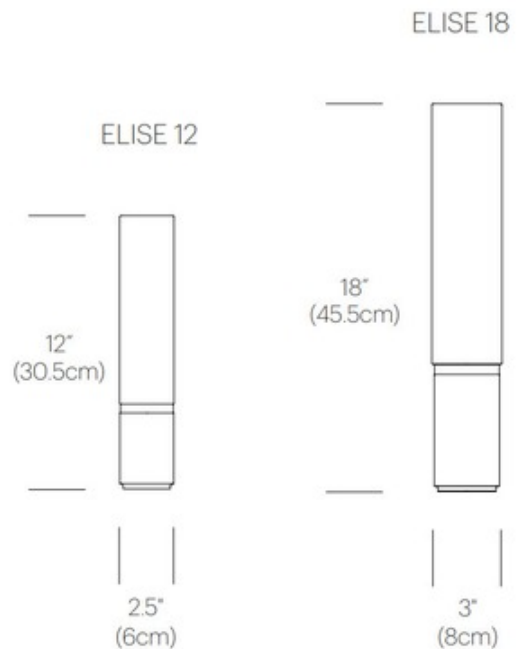

DESIGNER Pablo Pardo
BRAND Pablo

DESCRIPTION

The Elise Table Lamp is a conceptual tribute to the machine age: streamlined, understated, and honest in its function as a light source. Celebrating the most classic of industrial forms, the cylinder. Elise offers a full dimming range and is available in two heights. UL listed components.

Shown in: Silver / Frosted

SHADE COLOR	Frosted
BODY FINISH	Silver
WATTAGE	8W
DIMMER	Included
DIMENSIONS	2.5"W x 12"H
BULB INCLUDED	
LAMP	1 x BT15/Medium (E26)/8W/120V LED 1 x B10/Candelabra (E12)/120V LED
SPEC #	PBL8722