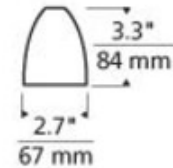

BRAND Visual Comfort Modern

DESCRIPTION

Bell-shaped metal shade with plated finish in Satin Nickel. Includes egg crate louver. For use with MR16 lamp up to 35 watts, sold separately. ETL listed. 2.7 inch diameter x 3.3 inch height.

SHADE COLOR	N/A
BODY FINISH	Black
WATTAGE	N/A
DIMMER	N/A
DIMENSIONS	2.7"W x 3.3"H
LAMP	N/A

SPEC # TLG9424

COMPANY	PROJECT	FIXTURE TYPE	APPROVED BY	DATE