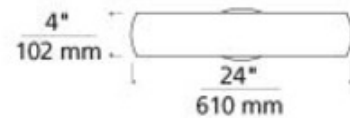

BRAND

Visual Comfort Modern

DESCRIPTION

Floating crescent of multi-layered White case glass. Plated pressure formed base in Chrome or Satin Nickel. Provides task and ambient light. Available in two lamp configurations: (2) 14 watt T5 linear fluorescent lamps (lamps and electronic ballast included) or (4) 60 watt 120 volt mini-candelabra base lamps (included). May also be mounted vertically. ADA compliant. ETL listed. 24W x 4.7H x 3.9L.

SHADE COLOR	White
BODY FINISH	Chrome
WATTAGE	28W
DIMMER	Not Dimmable
DIMENSIONS	24"W x 4.7"H x 3.9"D
BULB INCLUDED	
LAMP	2 x T5/T5 Bipin/14W/120V Fluorescent

SPEC # TLG9512

COMPANY	PROJECT	FIXTURE TYPE	APPROVED BY	DATE