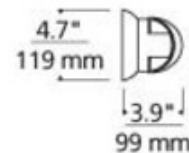

BRAND

Visual Comfort Modern

DESCRIPTION

Floating crescent of multi-layered White case glass. Plated pressure formed base in Chrome or Satin Nickel. Provides task and ambient light. Available in two lamp configurations: (2) 14 watt T5 linear fluorescent lamps (lamps and electronic ballast included) or (4) 60 watt 120 volt mini-candelabra base lamps (included). May also be mounted vertically. ADA compliant. ETL listed. 24W x 4.7H x 3.9L.

SHADE COLOR	White
BODY FINISH	Chrome
WATTAGE	28W
DIMMER	Not Dimmable
DIMENSIONS	24"W x 4.7"H x 3.9"D
BULB INCLUDED	
LAMP	2 x T5/T5 Bipin/14W/120V Fluorescent

SPEC # TLG9512

COMPANY	PROJECT	FIXTURE TYPE	APPROVED BY	DATE