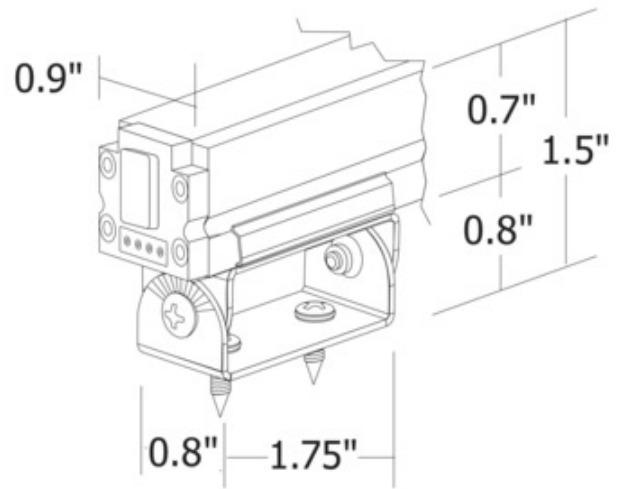

BRAND

PureEdge Lighting

DESCRIPTION

The Cirrus Channel 0-75 Degree Mounting Clip rotates a Cirrus Channel up to 75 degrees from the junction box. For use with Cirrus Channel products that mount directly to the ceiling.

C-MCL-075

SHADE COLOR	N/A
BODY FINISH	N/A
WATTAGE	N/A
DIMMER	N/A
DIMENSIONS	1.75"L x 0.8"W x 1.5"H
LAMP	N/A

SPEC # EDG99979

COMPANY	PROJECT	FIXTURE TYPE	APPROVED BY	DATE